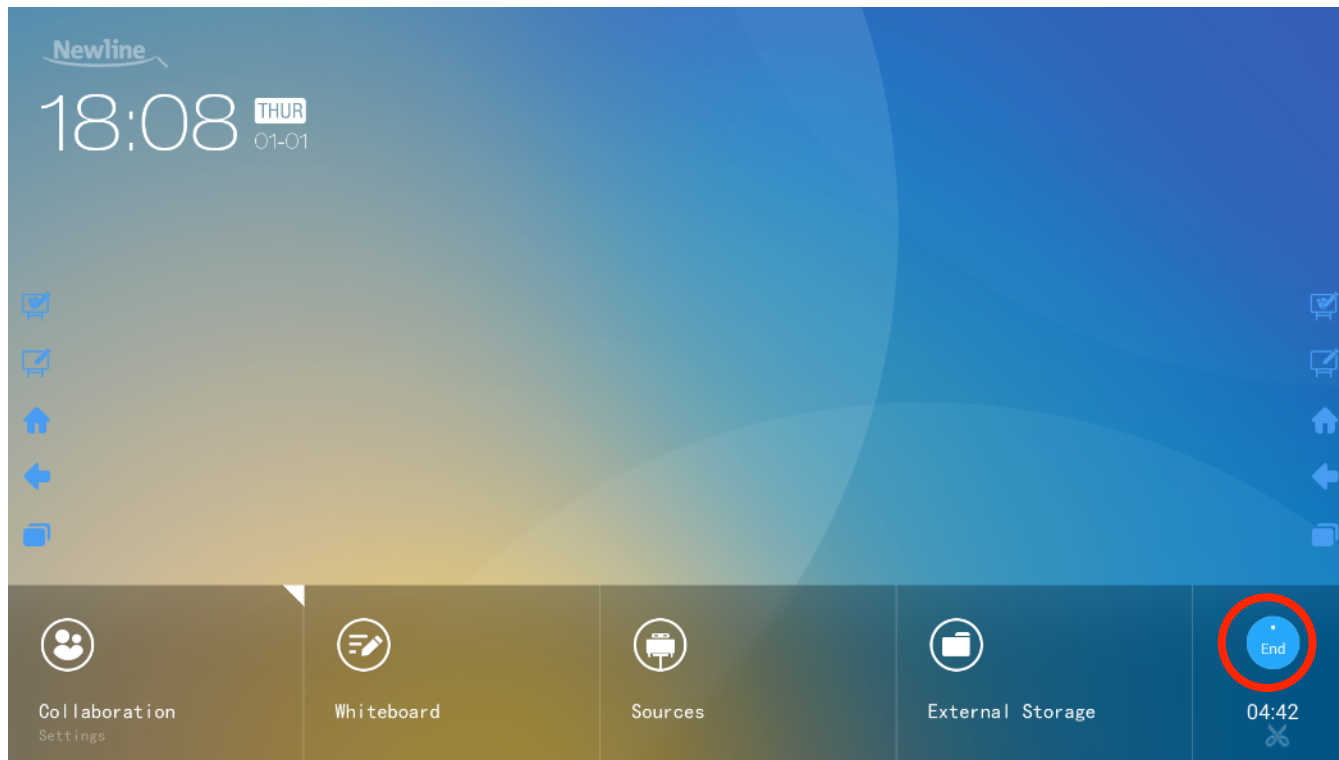

Особенности – софт