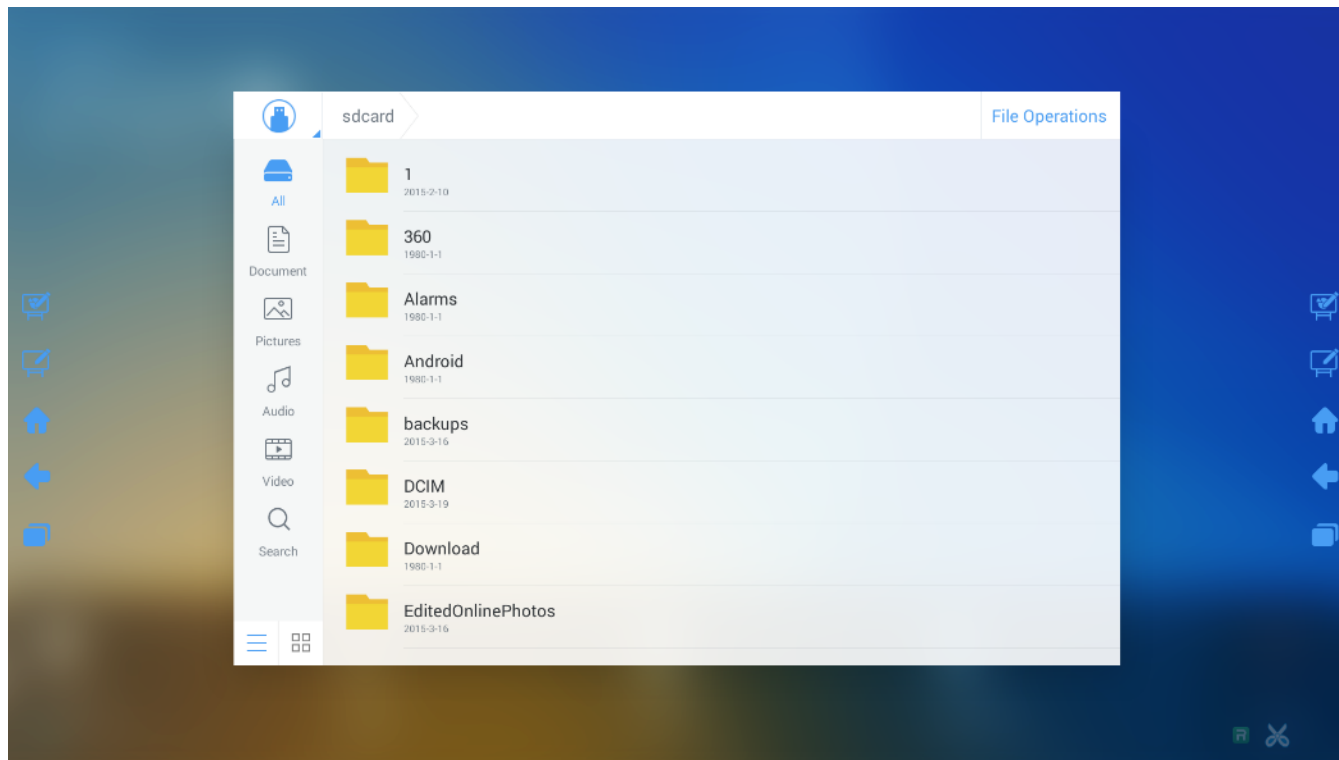

Особенности – софт