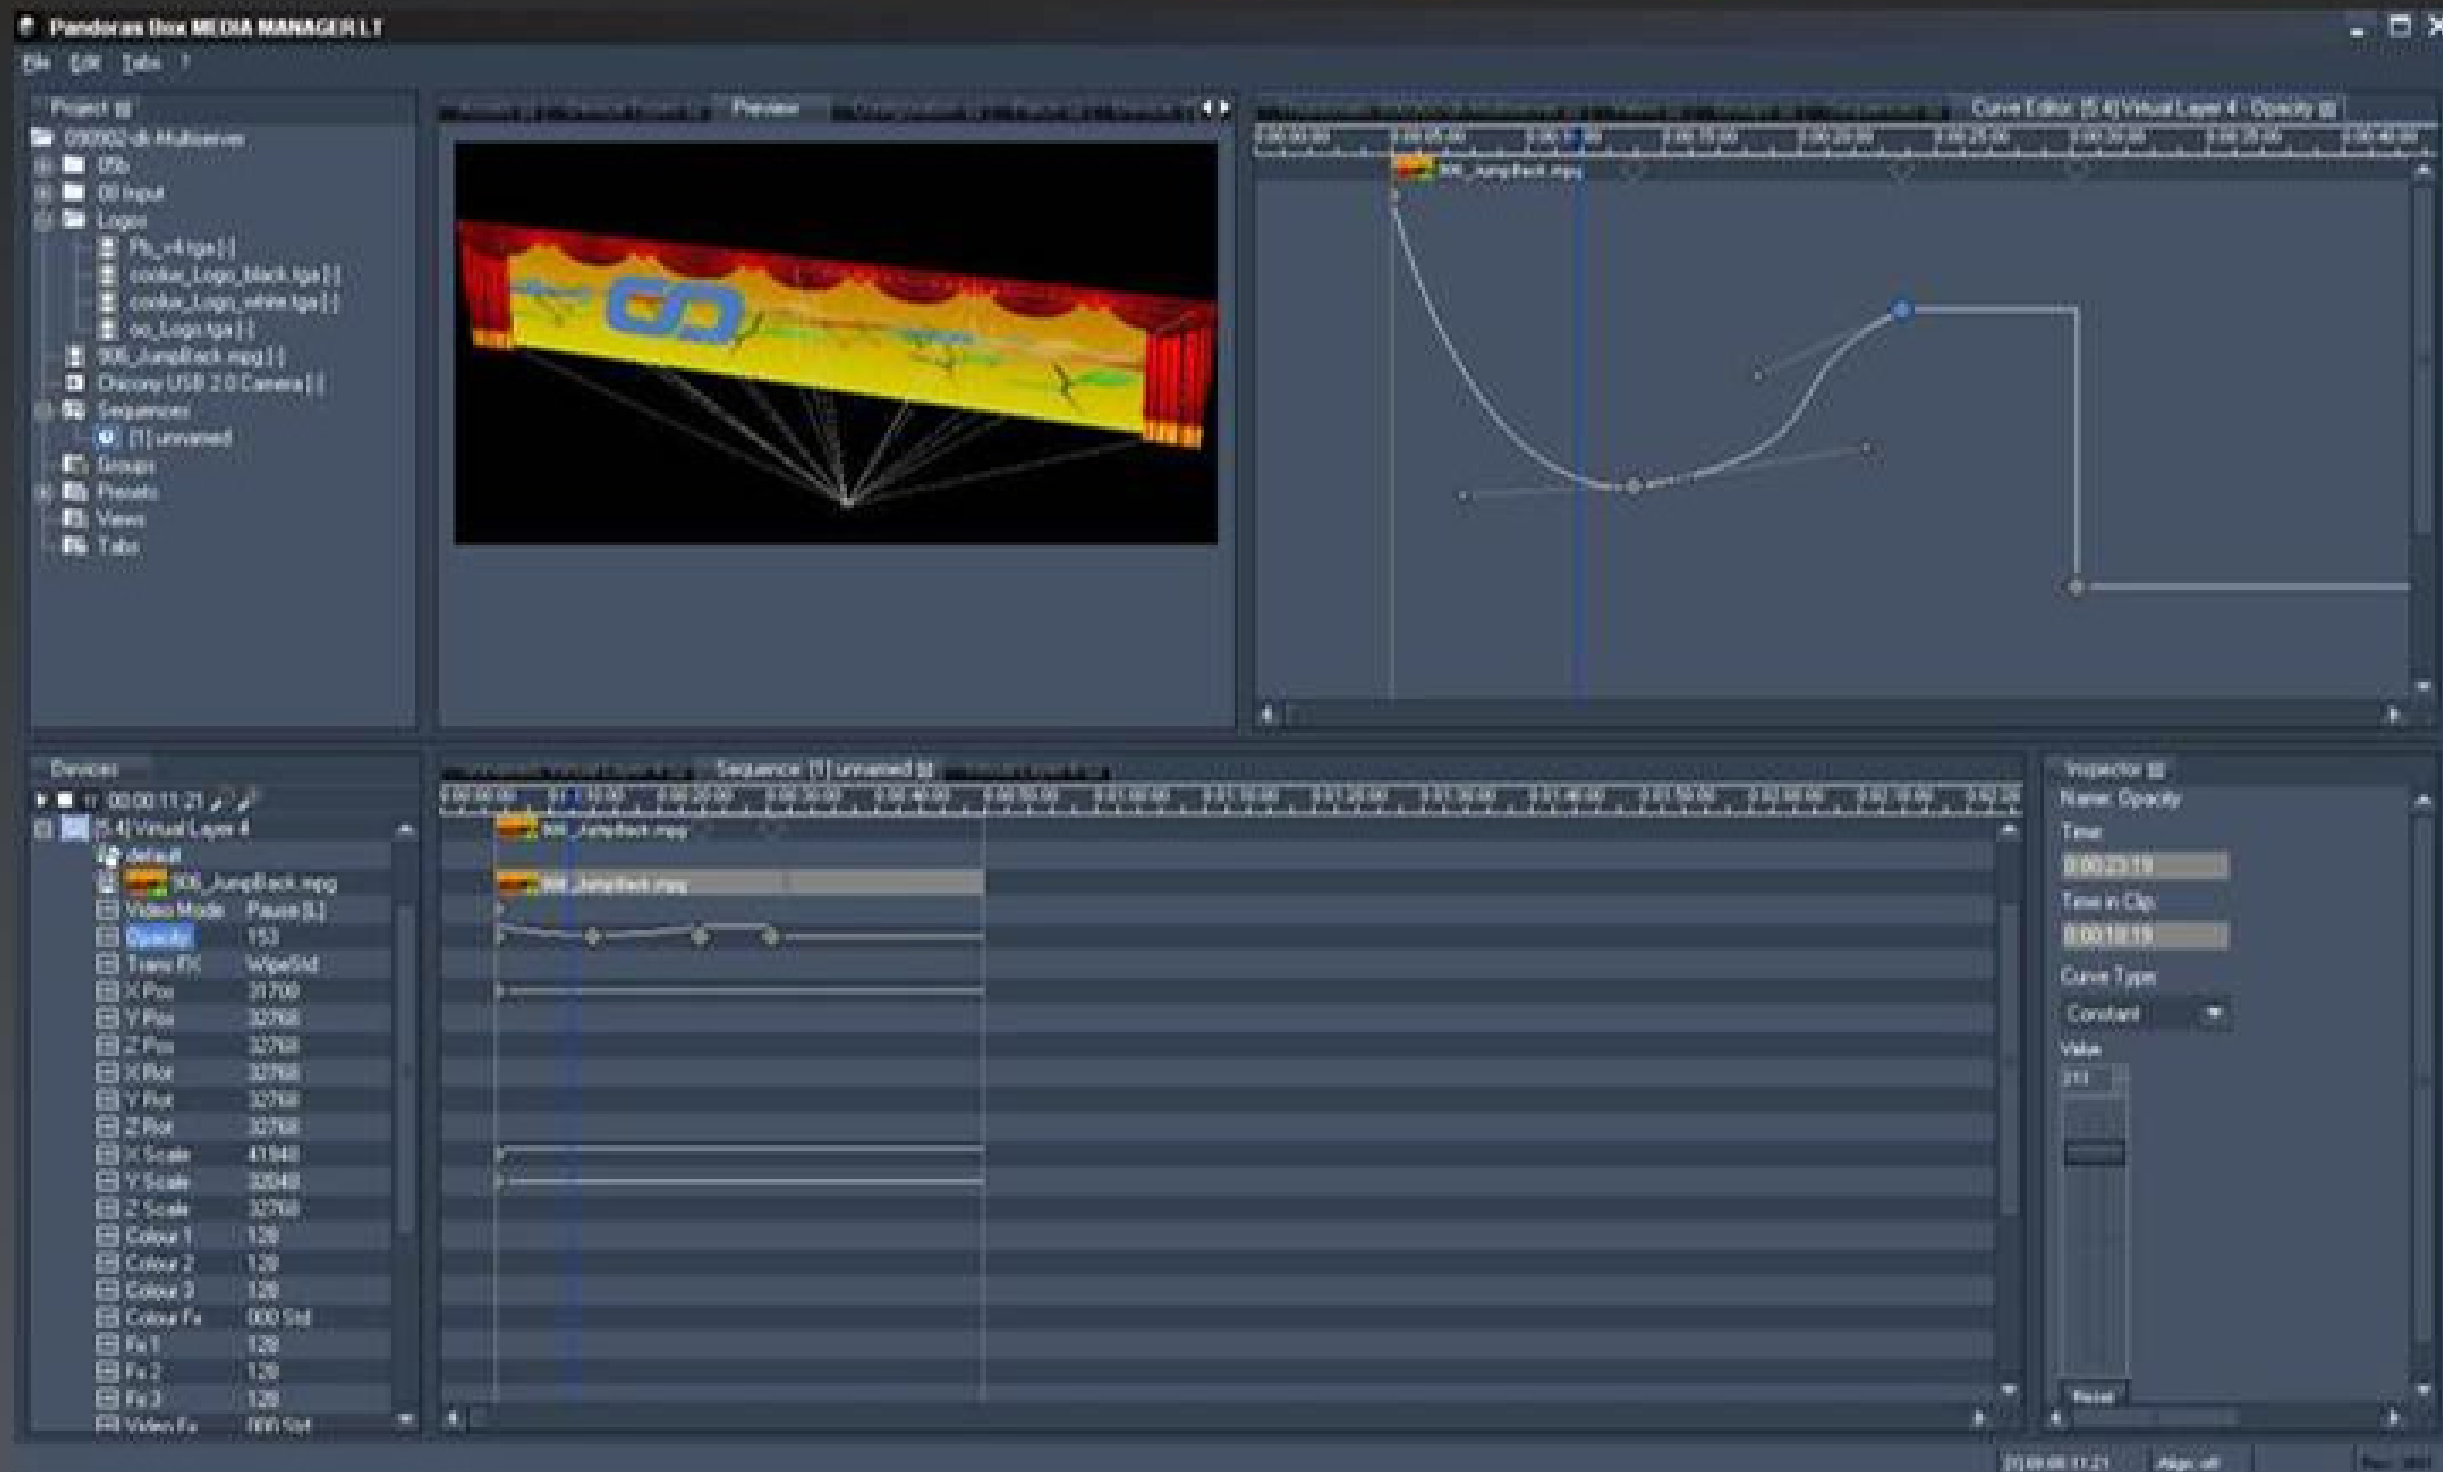

coolux
A CHRISTIE COMPANY