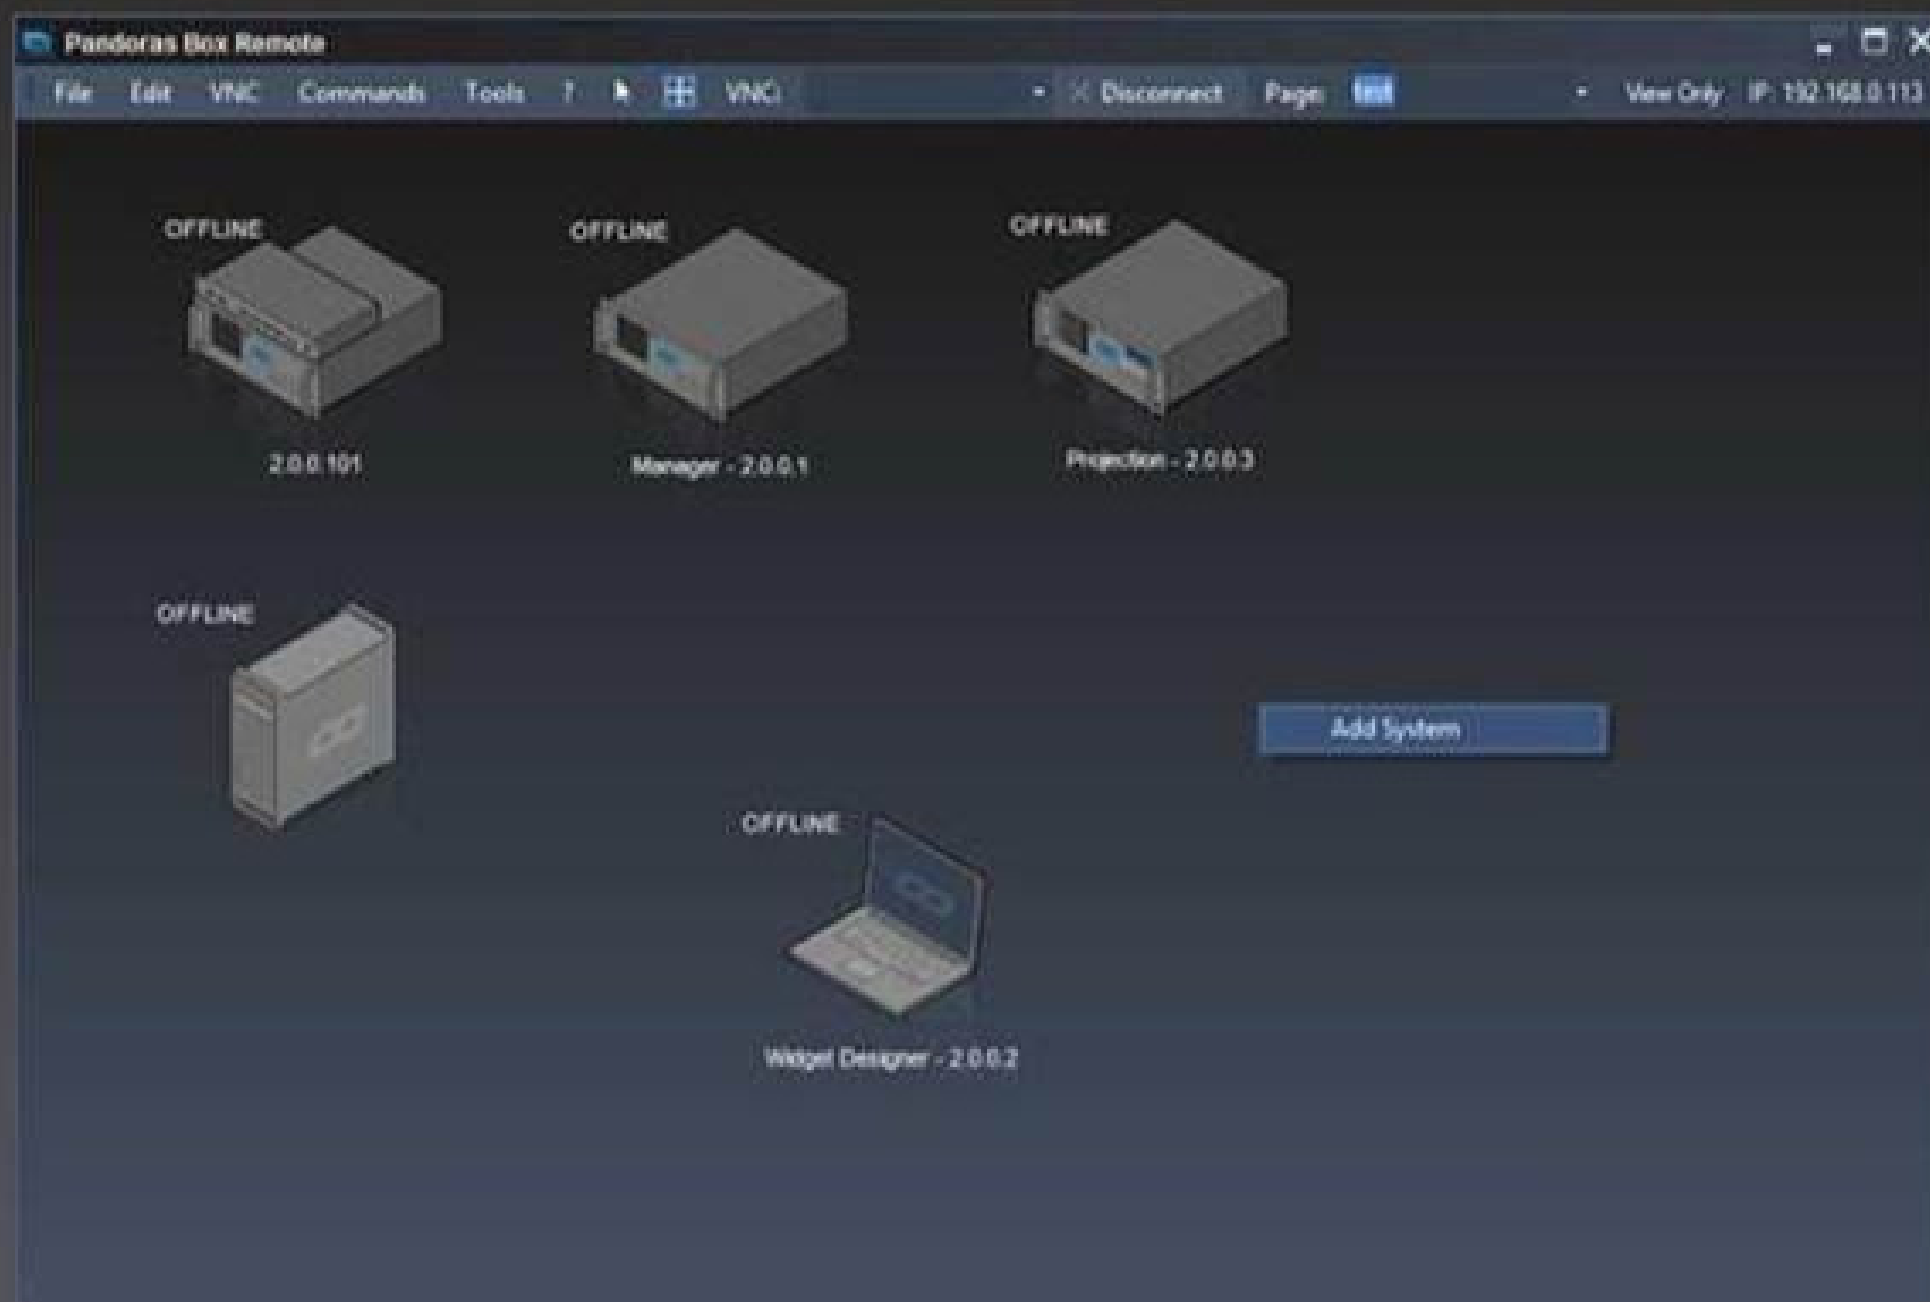

Инструментарий