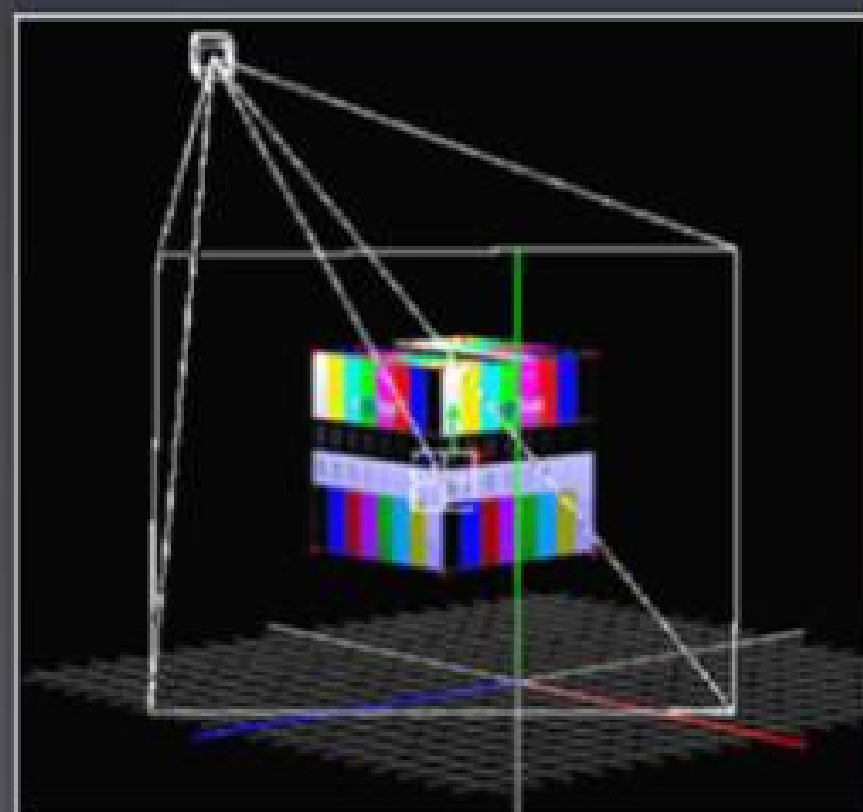

Инструментарий

coolux®
A CHRISTIE COMPANY