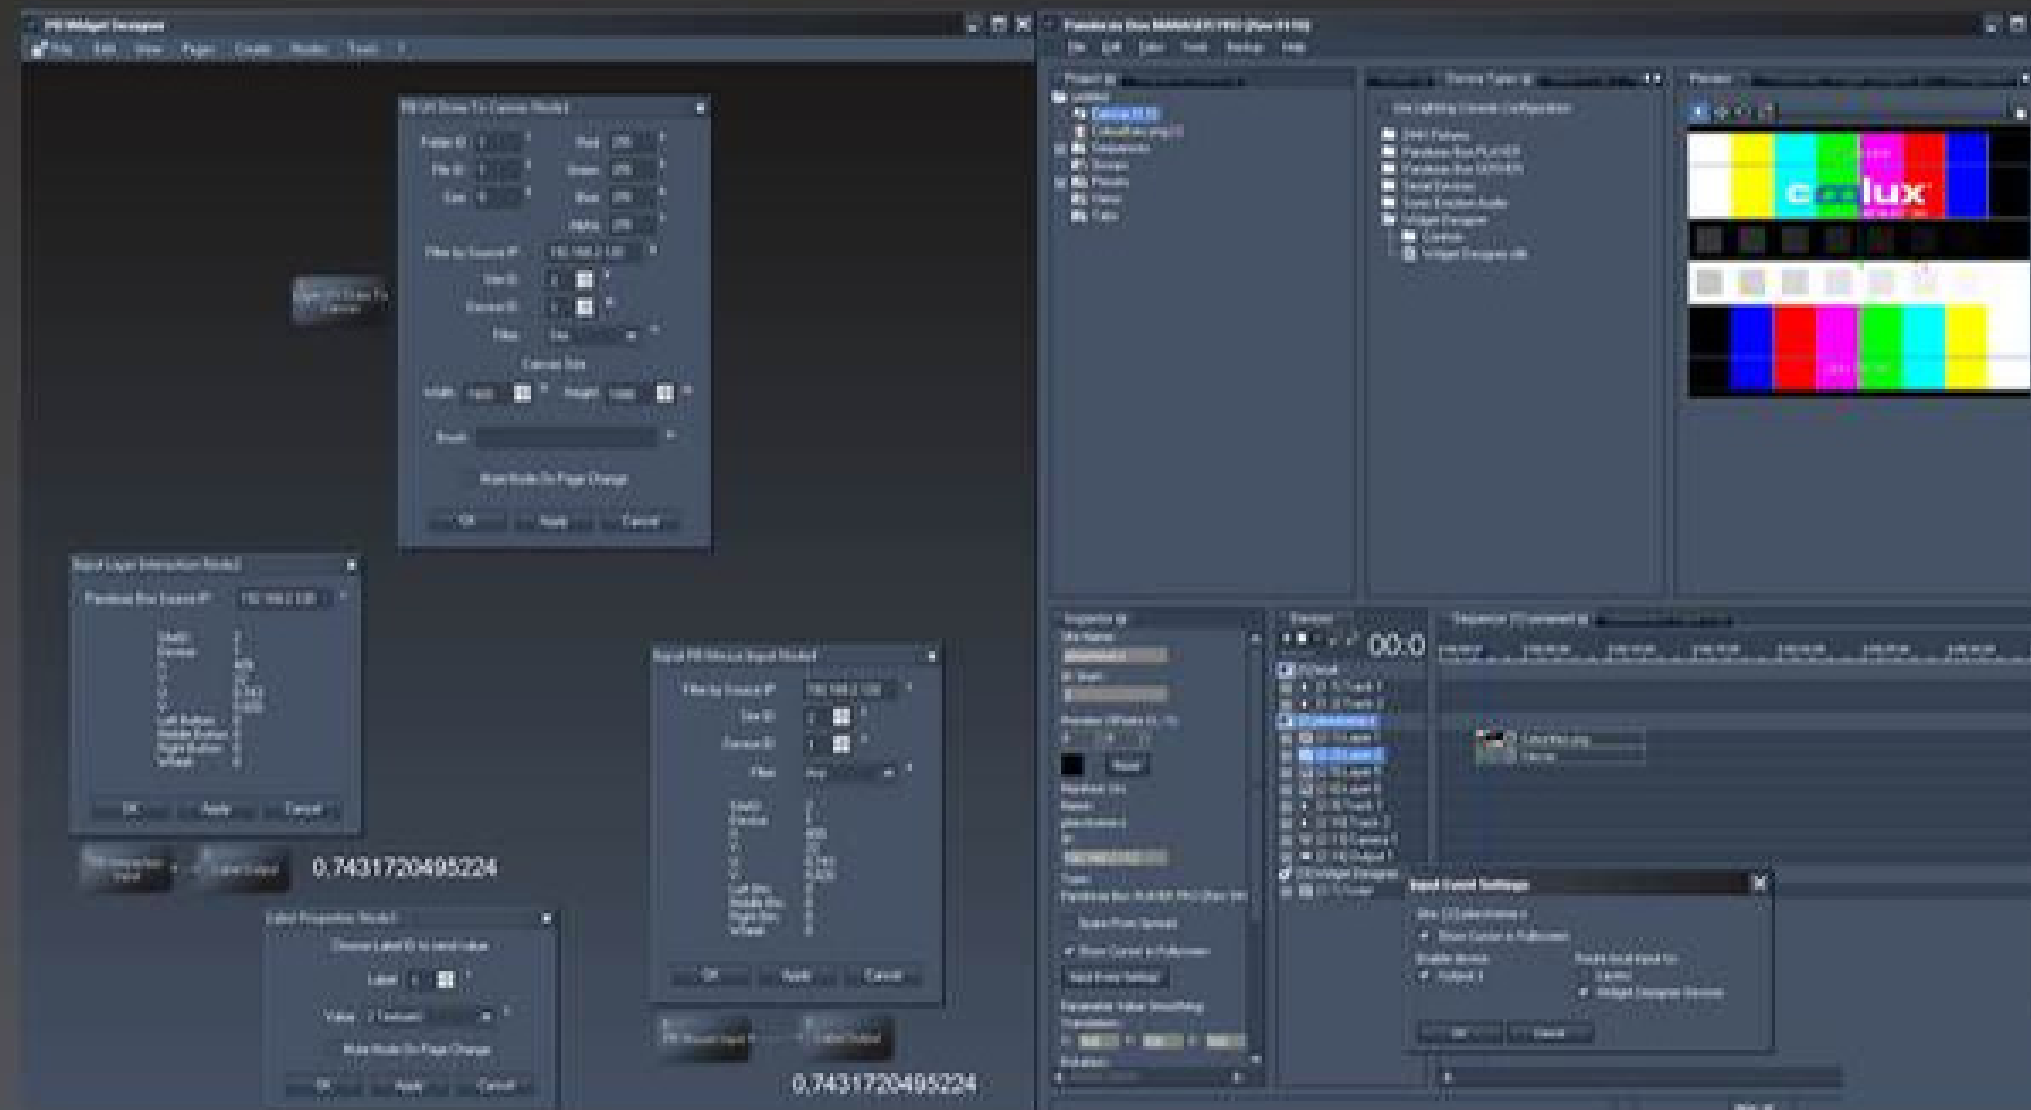

Coolux Widget Designer