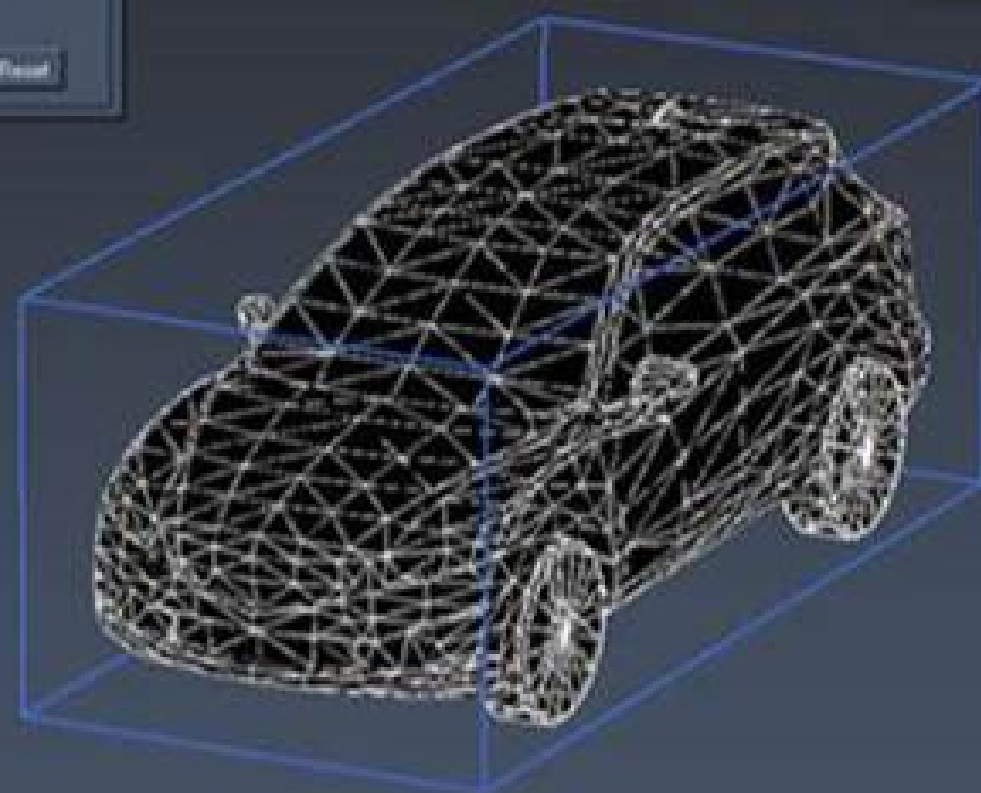

Инструментарий

coolux®
A CHRISTIE COMPANY