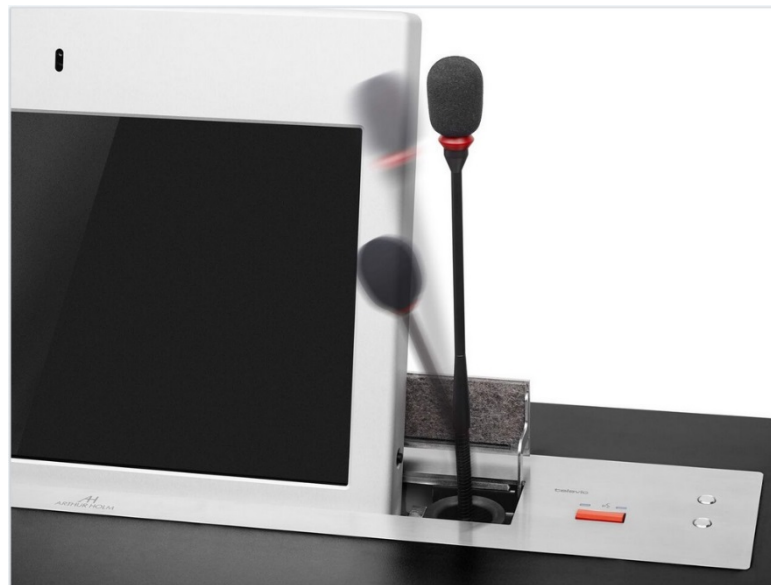

Сaipem, Италия

DYNAMIC 2

Dynamic2 with built-in camera and retractable mic

МОТОРИЗИРОВАННЫЕ МОНИТОРЫ DYNAMIC 2

DynamicX2

- 5 years limited warranty
- Automatic 20° tilt
- Optionally adjustable tilting angle from 0° to 20°
- Interactive setup display
- Maintenance free
- HDCP compliant
- Energy saving design
- Safety system
- Serial control & Remote diagnose