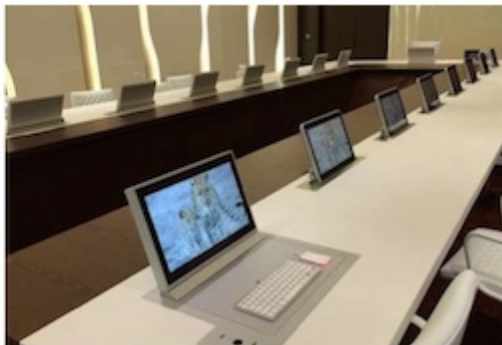

МОТОРИЗИРОВАННЫЕ МОНИТОРЫ ARTHUR HOLM

International Petroleum Investment Company

AH
ARTHUR HOLM
www.arthurholm.com